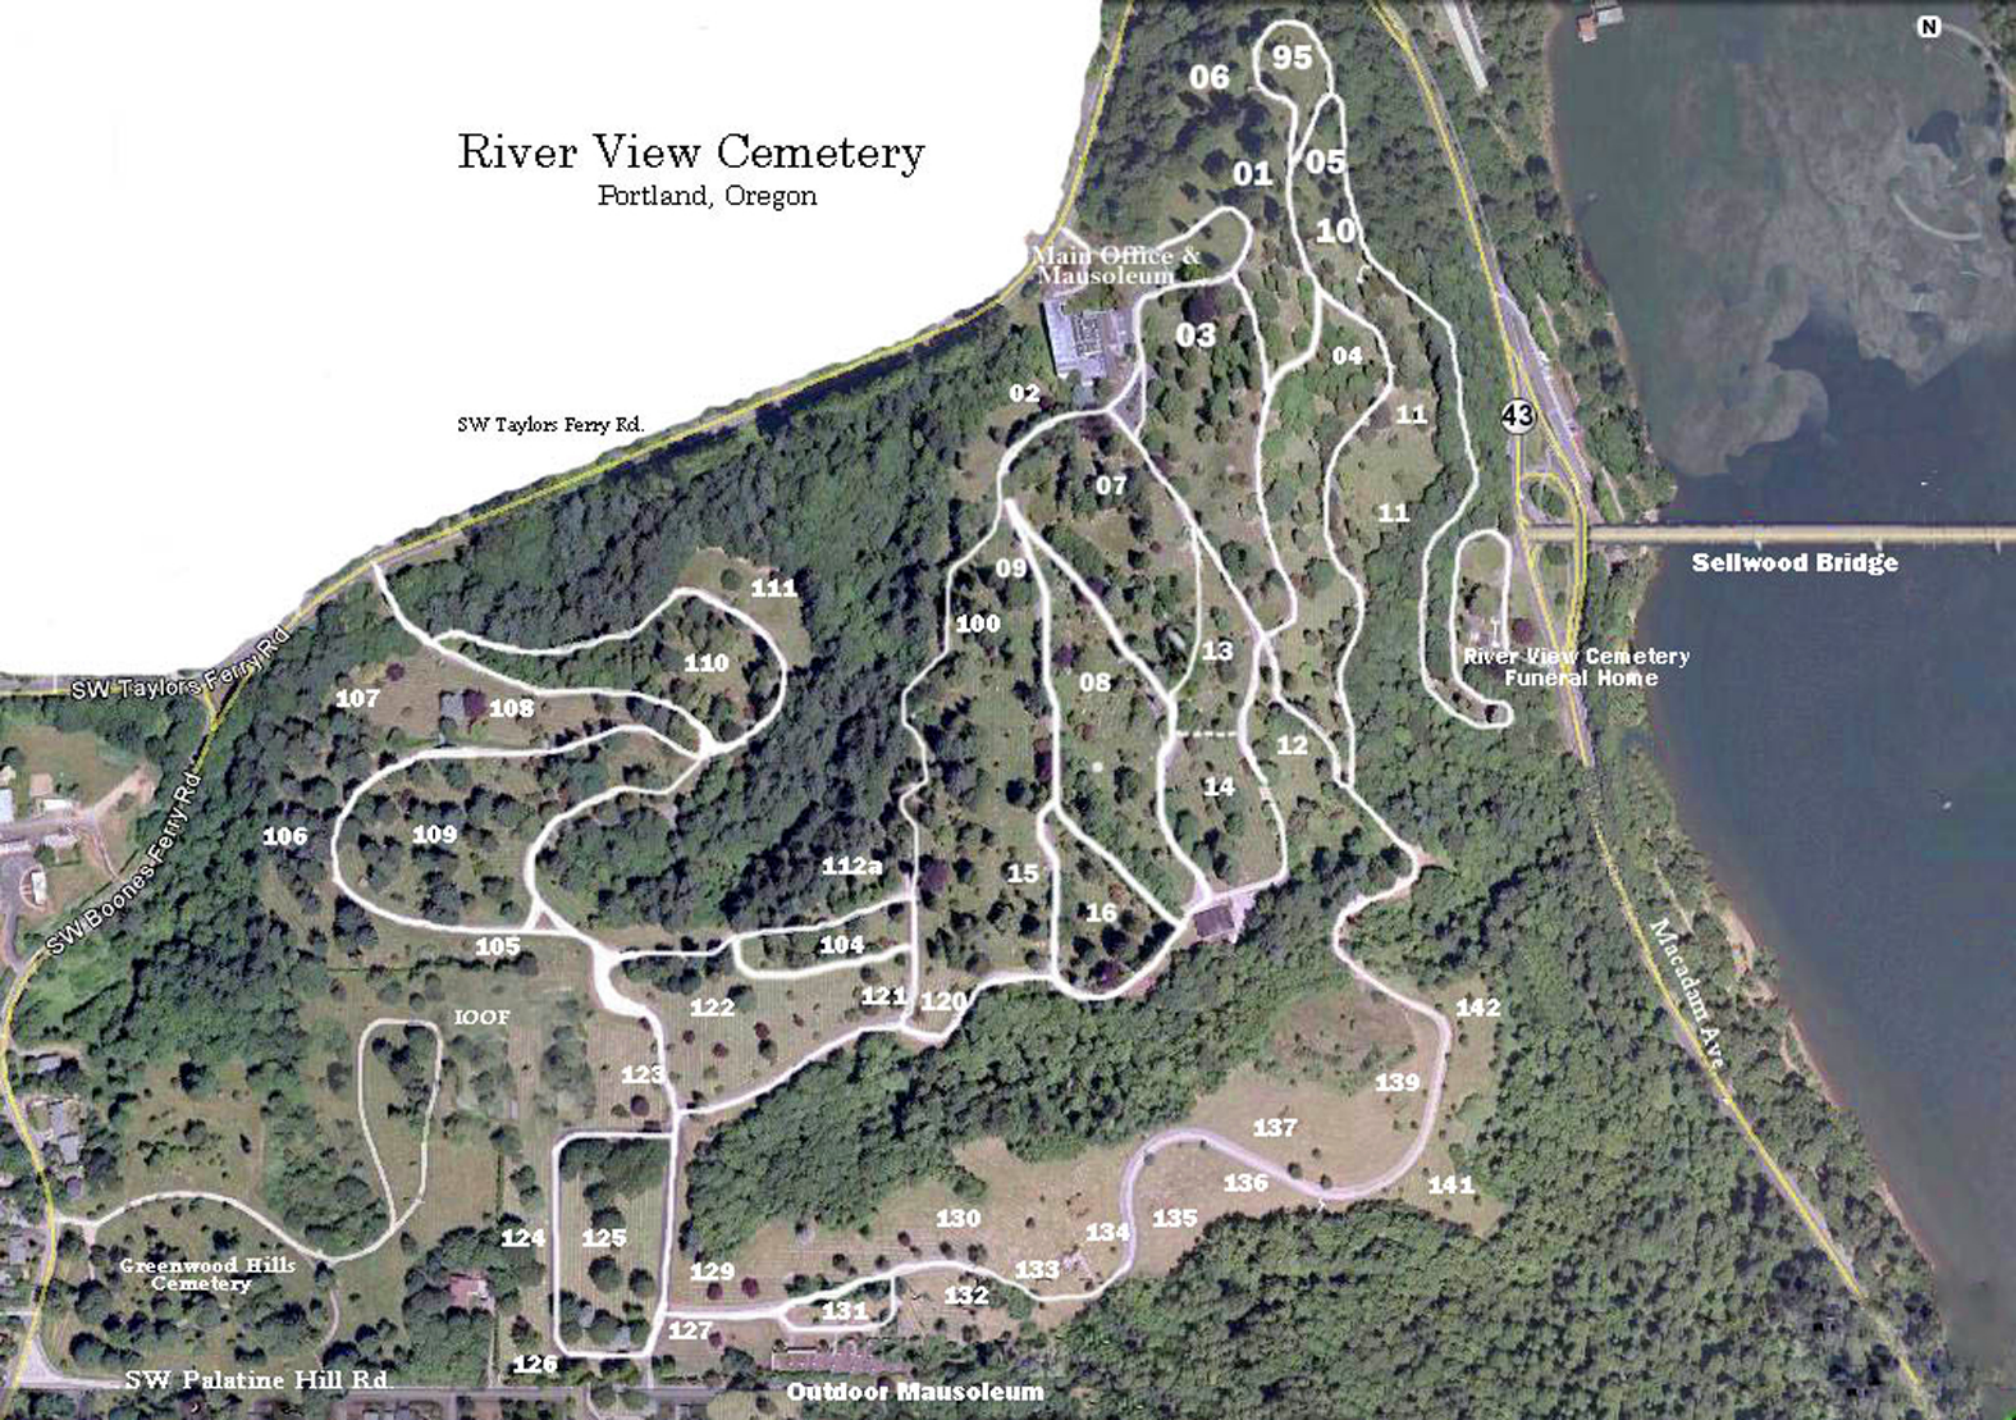

River View Cemetery

Portland, Oregon

Main Office & Mausoleum

SW Taylors Ferry Rd.

43

Sellwood Bridge

River View Cemetery Funeral Home

Macadam Ave

04

11

02

07

11

111

09

100

08

13

12

107

108

110

14

106

121

120

142

123

139

137

136

141